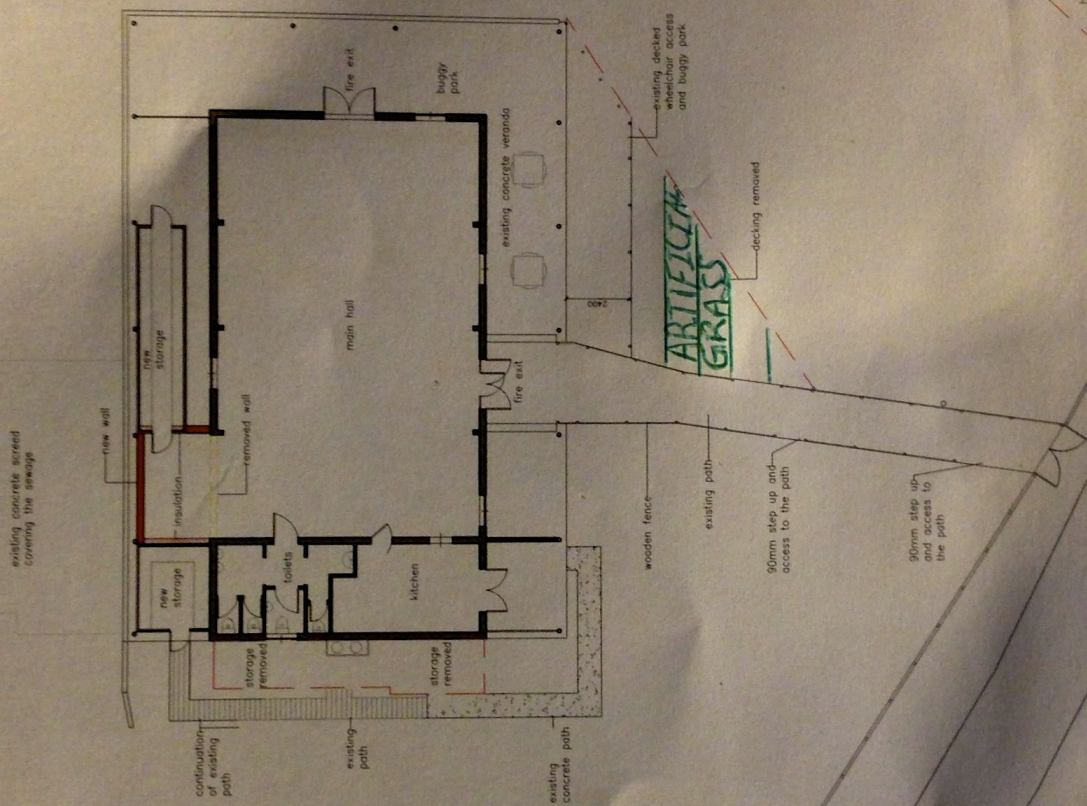

LITTLE DINOSAURS
The Grove
Alexandra Park
London N22

Elena Rowland
Designer
15 Covington Gardens,
London SW14 3SE
Tel.: 0208 764 4631
Mob.: 0790 627 9257
elena.david@btopenworld.com

1. **KEY:**
2. Removed items
   - Removed wall
   - New wall
   - Insulation
   - A: GRASS

PROPOSED SITE PLAN

Rev 3 17 Nov 2012
Rev 1 Feb 2011 Rev 2 23 May 2011

CLIENT Jason Jenkins
PROJECT Little dinosaurs
TITLE Site Plan new proposal
SCALE 1:200 @ A3
DATE January 2011
DRAWING 211007/LDin/P/P

All the measurements are in mm